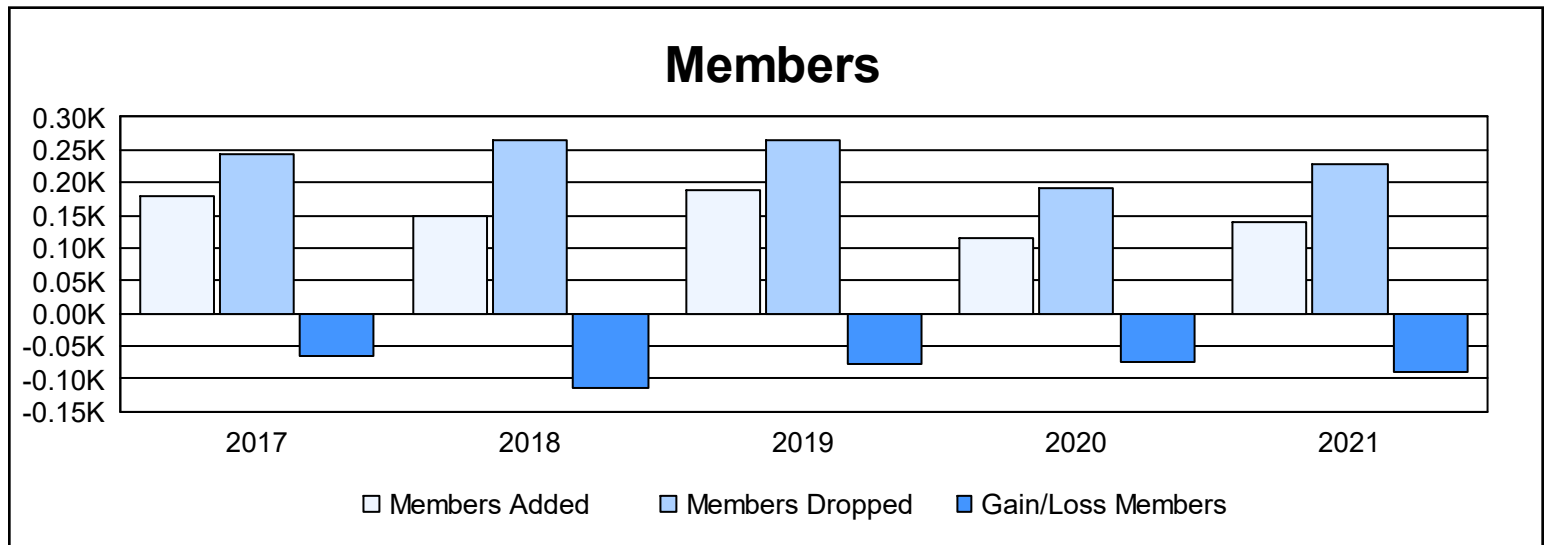

Year	New Clubs	Dropped Clubs	Gain/ Loss Clubs	New Members	Charter Members	Reinstate Members	Transfer Members	Total Member Added	Total Members Dropped	Gain/ Loss Members
2016-2017	0	0	0	150	0	11	17	178	242	-64
2017-2018	0	1	-1	114	0	6	30	150	265	-115
2018-2019	1	2	-1	123	20	9	37	189	265	-76
2019-2020	0	1	-1	91	1	4	19	115	190	-75
2020-2021	1	1	0	98	21	4	18	141	229	-88
<b>Average</b>	<b>0</b>	<b>1</b>	<b>-1</b>	<b>115</b>	<b>8</b>	<b>7</b>	<b>24</b>	<b>155</b>	<b>238</b>	<b>-84</b>

### Membership Composition June 2021 Cumulative