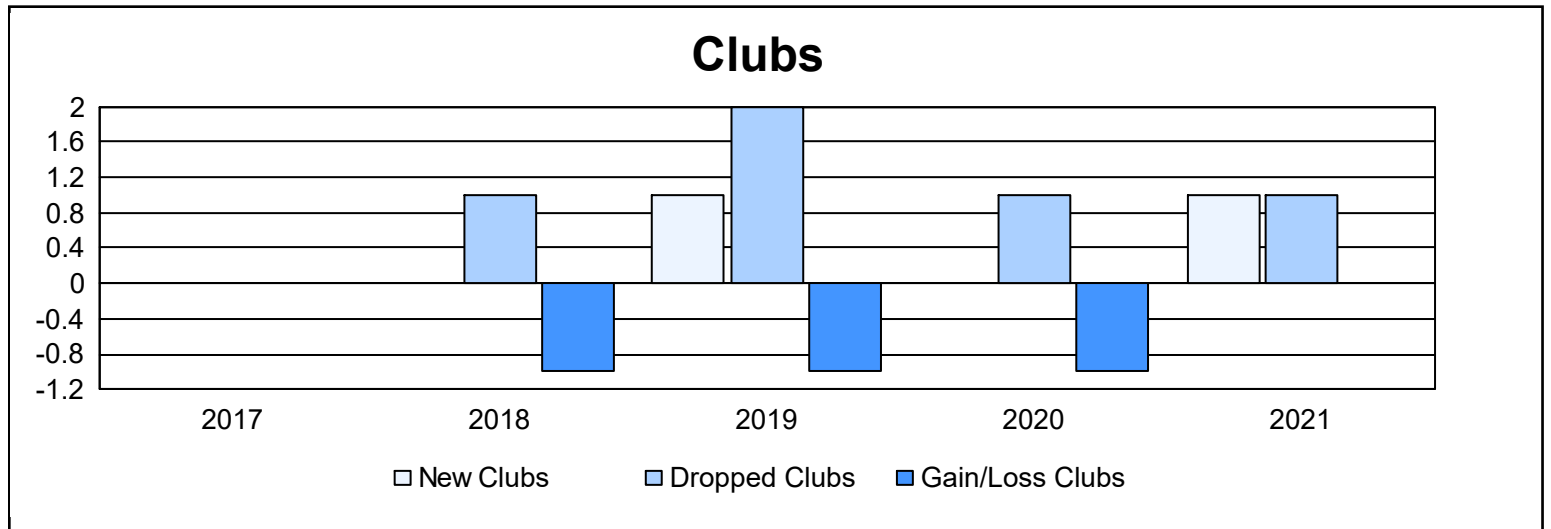

Year	New Clubs	Dropped Clubs	Gain/ Loss Clubs	New Members	Charter Members	Reinstate Members	Transfer Members	Total Member Added	Total Members Dropped	Gain/ Loss Members
2016-2017	0	0	0	150	0	11	17	178	242	-64
2017-2018	0	1	-1	114	0	6	30	150	265	-115
2018-2019	1	2	-1	123	20	9	37	189	265	-76
2019-2020	0	1	-1	91	1	4	19	115	190	-75
2020-2021	1	1	0	98	21	4	18	141	229	-88
<b>Average</b>	<b>0</b>	<b>1</b>	<b>-1</b>	<b>115</b>	<b>8</b>	<b>7</b>	<b>24</b>	<b>155</b>	<b>238</b>	<b>-84</b>

### Membership Composition June 2021 Cumulative