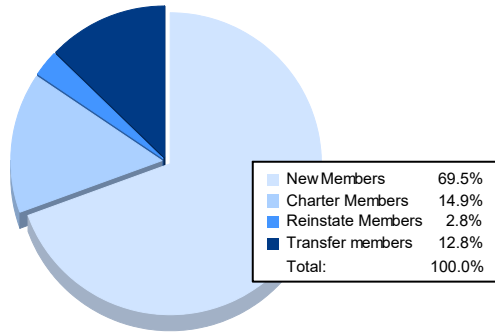

Year	New Clubs	Dropped Clubs	Gain/ Loss Clubs	New Members	Charter Members	Reinstate Members	Transfer Members	Total Member Added	Total Members Dropped	Gain/ Loss Members
2016-2017	0	0	0	150	0	11	17	178	242	-64
2017-2018	0	1	-1	114	0	6	30	150	265	-115
2018-2019	1	2	-1	123	20	9	37	189	265	-76
2019-2020	0	1	-1	91	1	4	19	115	190	-75
2020-2021	1	1	0	98	21	4	18	141	229	-88
<b>Average</b>	<b>0</b>	<b>1</b>	<b>-1</b>	<b>115</b>	<b>8</b>	<b>7</b>	<b>24</b>	<b>155</b>	<b>238</b>	<b>-84</b>

### Membership Composition June 2021 Cumulative